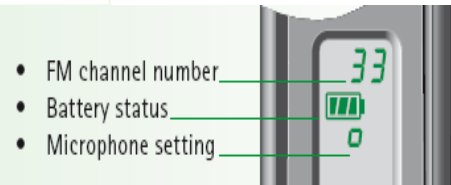

ZoomLink Transmitter

Button to adjust lavalier length

Lavalier with integrated antenna

Microphone buttons

Microphone Openings (worn 8-10 inches from speaker's mouth)

Wear front side facing out

LCD

CLIP

Pen push for channel change

External connection interface

(battery charger)

Front

Back

On/Off:
Long press (2 seconds) on desired **microphone setting**

Microphone Settings

<p>Super Zoom (narrow-angle) Worn by speaker</p>		
<p>Zoom (wider-angle) Directed toward the speaker</p>		
<p>Omni (360 °) Place on table when working in a group</p>	