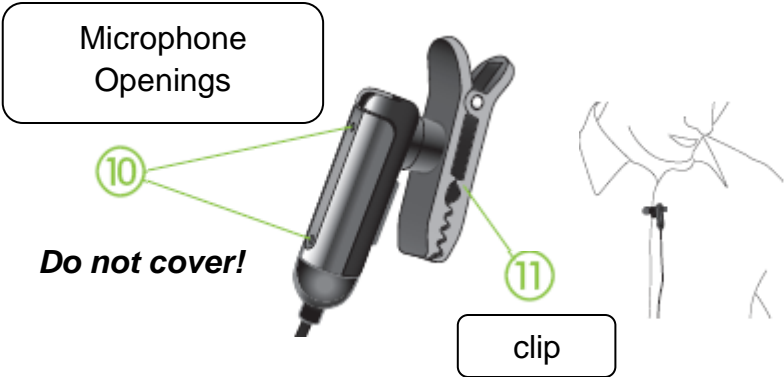

# Inspiro Transmitter

Audio input      Mini USB for charging

## Soft Reboot

Press and hold all 4 buttons until unit turns on